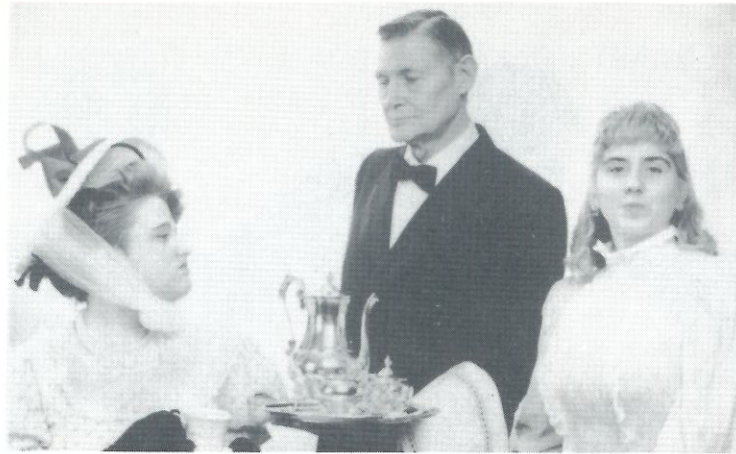

E. R. BEAN CO.

3622 North Vermilion
Danville, IL 61832
Phone 446-8653

Du Pont Automotive Paint
Automotive & Industrial Supplies
Michael Cummings Maryilyn Schatz

barry boyd photography

804 W. WILLIAMS STREET
DANVILLE, IL 61832
(217) 443-2449

Daily Luncheons and
Full-Service Catering

Regina's

"In the ♥ of Downtown"

34 No. Vermilion
Danville, IL 61832
Phone 217-446-DELI

A treat awaits you. A unique shop with exclusive furniture, wallpaper, carpeting, fabric, gifts, and accessories... whose talented interior design staff is available to help. Treat yourself.

Fine Lines

217-443-8510
510 North Vermilion • Danville, Illinois

Red
Mask
Page
12

Registered Representative

G. W. (Bill) Satterwhite, LUTCF
Account Representative

913 N. Vermilion, P.O. Box 810, Danville, IL 61834-0810
Office: (217) 446-8227 Residence: (217) 446-1152

THE
Beef House

GENUINE CHARCOAL BROILED
CHOICE & PRIME AGED STEAKS

CALL FOR BANQUET OR
PRIVATE PARTY RESERVATIONS

317 793-3947
COVINGTON, INDIANA
I-74 AT RT 63 EXIT NO. 4
NORTHWEST CORNER

KOUNTRY KOUSINS
HOME ACCESSORIES

217-443-4318
916 NORTH WALNUT
DANVILLE, IL 61832

LOUISE
& WILSON
THOMASON

Office Products
Art & School Supplies
Drafting Materials
Gifts
Craft Supplies
Cards & Social Stationery

(217) 446-9158

WOODBURY'S

Linda L. Federman
"A Danville Business Tradition"
125 N. Vermilion St., Danville, IL 61832

Sheraton Inn Danville

The hospitality people of **ITT**

77 NORTH GILBERT STREET
DANVILLE, ILLINOIS 61832
217/443-6600

Brittany Room & Buckingham's Lounge
For Fine Dining & Live Entertainment

Woodley's
FOR
Flowers

A GUARDIAN FLORIST

Phone
446-7580

437
N. Walnut
Danville
Illinois

Advantage Financial Group

- Stocks, Bonds, Mutual Funds
- Stock Options
- Insurance-Life, Health, Disability
- Annuities
- Certificates of Deposit
- Precious Metals and Coins
- Tax and Retirement Planning
- Limited Partnerships
- Other Exclusive Investment Opportunities

Security Transactions through
Carey Jamison & Co.
Member NASD/SIPC

Towne Centre
Danville, IL 61832
(217) 446-2200

Red
Mask
Page
13