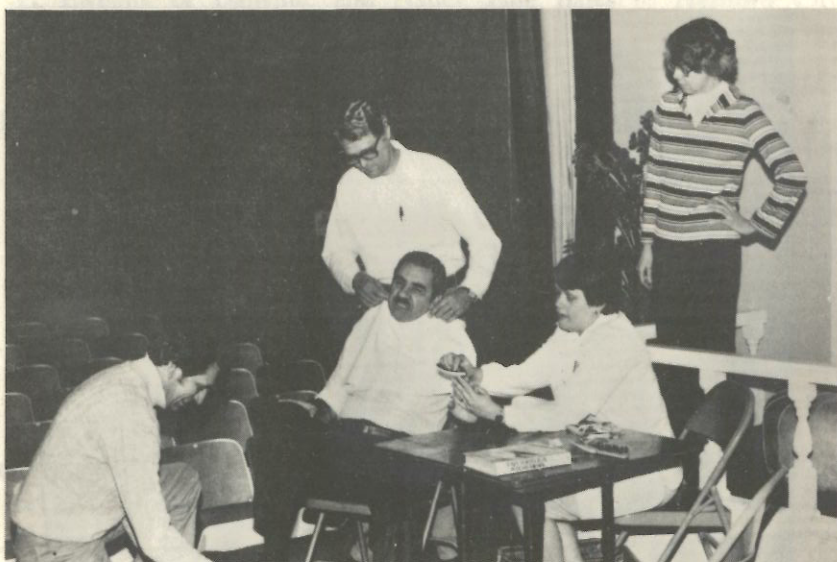

win e. smith
 Oldsmobile • Cadillac • GMC
 Where Service Means As Much As The Sale!

Route 150 at I-74

442-8400

On Stage . . .

ALFREDA KLINGENSMITH (Helen) is in her sixth season with Red Mask and has performed a number of roles both on stage and off. She served as Producer for *6 Rms Riv Vu* and as Stage Manager for *Janus*, *The Best Man*, and *Harvey*. She has appeared on stage in *The Sunshine Boys*, *Play It Again, Sam*, *The Effect of Gamma Rays on Man-In-The-Moon Marigolds*, and *The Very Great Grandson of Sherlock Holmes*. She also performed in the chorus of the DLO production of *Sugar*. At present, Alfreda is self-employed as a piano teacher.