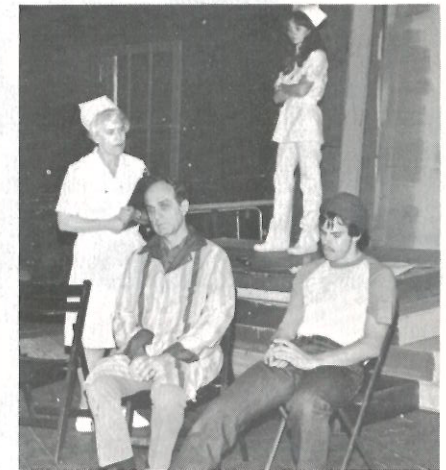

The CREATIVE CORNER

"Quality Craft Instruction & Supplies"

Shirley Hollingsworth, owner

3821 N. Vermilion Street
Danville, Illinois 61832
446-2332